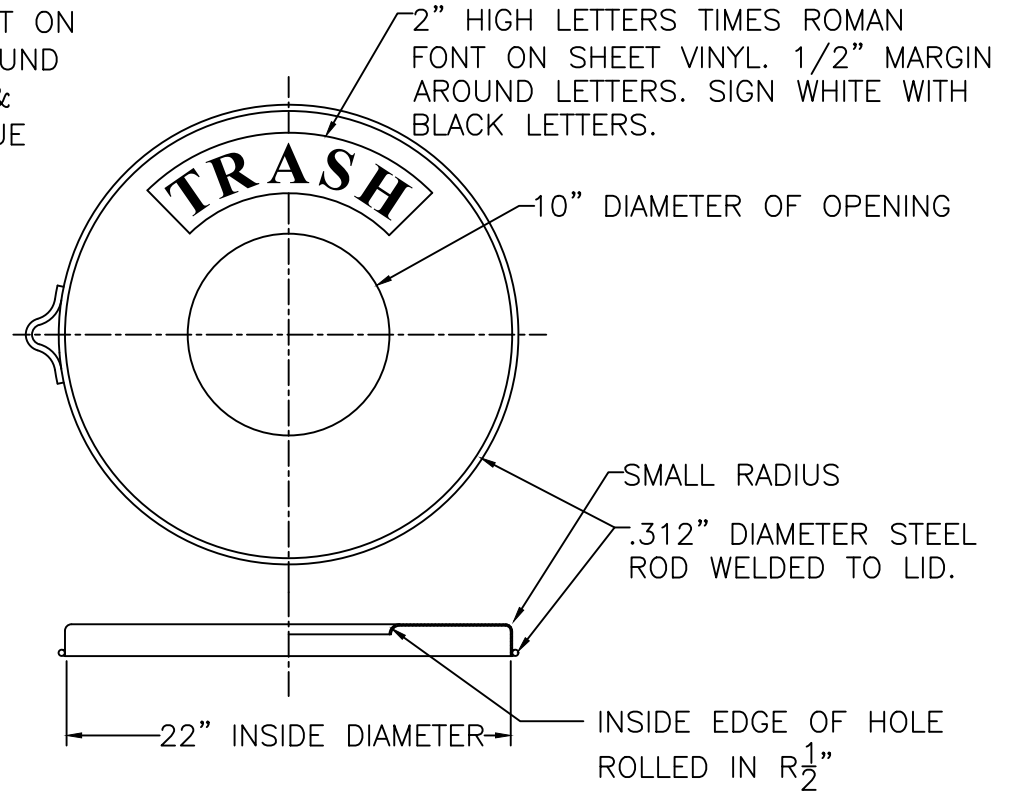

RECYCLE LID WITH ϕ 5" HOLE

TRASH LID WITH ϕ 10" HOLE

ALL DIMENSIONS GIVEN AS INCHES

FINISH: POWDER COATED

KENNETH LYNCH & SONS

114 WILLENBROCK ROAD
 OXFORD CT 06478
 203-264-2831
 FAX 203-264-2833

#95-B WIRE WASTE BASKET LID

Scale: FAX Date: 4/6/09 Drawn: S.L.A.

MAT'L: 14 GA. STEEL SPUN TO SHAPE

#95-B WIRE WASTEBASKET LID FX